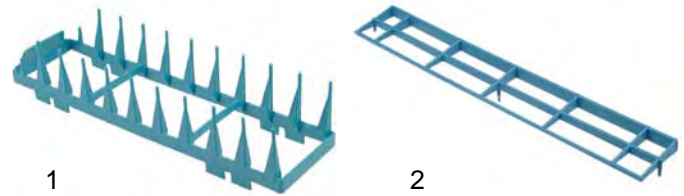

accessories for mixed baskets 396x396mm

fig.	part no.	description
1	971095	plate insert for 10 plates
2	971094	inclined edge

rectangular plastic baskets

universal baskets

No.	part no.	description	B (mm)	T (mm)	H (mm)
1	971058	cup/glass basket	350	350	150
1	971097	cup/glass basket	380	380	150
1	971078	cup/glass basket	400	400	150
1	970696	cup/glass basket	450	450	165
2	970693	plate basket	400	400	110

fig.	part no.	description	B (mm)	T (mm)	H (mm)
1	970694	plate basket	450	450	106
2	970695	cup/glass basket	450	450	106

No.	part no.	description
1	972036	plate insert for 12 plates

system baskets Giados stackable baskets 500x500mm