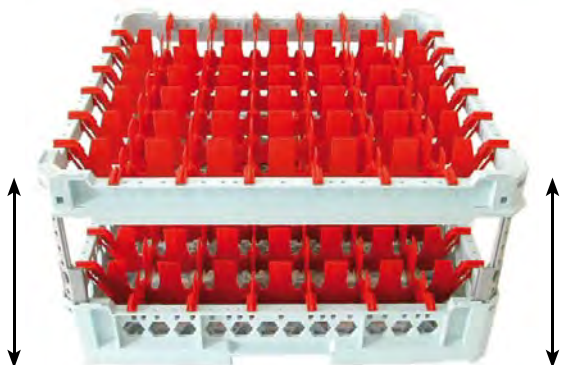

1
cup rack

2
tray basket

fig.	part no.	height (mm)	cups	compartment size (mm)	usable height (mm)
1	972004	101	16	110x110	75
1	972005	101	20	90x110	75
2	972030	101	-	-	-

accessories for Carlisle

1

2

fig.	part no.	height (mm)	glasses	compartment size (mm)	usable height (mm)
1	972020	45	ohne	ohne	40
1	972025	45	9	150x150	40
1	972023	45	16	110x110	40
1	972021	45	25	90x90	40
1	972022	45	36	74x74	40
1	972024	45	49	62x62	40
2	972034	-	-	-	cover

accessories for stackable baskets

1

2

3

fig.	part no.	description
1	972013	trolley without handle
2	972018	trolley with handle
3	972031	(PVC) protective cover, height 915mm
3	972033	(PVC) protective cover, height 1219mm

system baskets Gastrotop

stackable baskets 500x500mm

from 151mm height adjustable!

1

2

fig.	part no.	description	height (mm)	Nutzhöhe(mm)
1	973082	mix basket	100	75
2	973084	cutlery rack	100	75

1

2