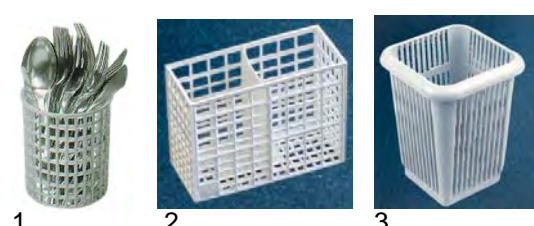

plate baskets

fig.	part no.	ø outer (mm)	ø inner ring (mm)	height (mm)	plate
1	970500	405	400	160	13
1	970501	530	-	140	20
2	970502	445	400	165	14
2	970503	535	-	175	18
3	970504	410	280	120	9
3	970505	455	390	125	14
3	970512	470	445	125	15
3	970506	485	390	145	16
3	970513	495	445	120	18
4	970507	455	390	120	17

fig.	part no.	description
1	971120	7 plate insert for round basket from ø 360mm
2	971115	11 plate insert for round basket from ø 240mm
3	970047	15 plate insert for round basket from ø 340mm
3	970044	17 plate insert for round basket from ø 370mm
3	970061	20 plate insert for round basket from ø 440mm

fig.	part no.	description
1	976011	cutlery rack ø 110x130mm
2	970349	cutlery rack 130x57x100mm
3	976016	cutlery rack 110x110x130mm
3	971116	cutlery rack 110x110x140mm (für 971115)

rectangular coated wire baskets